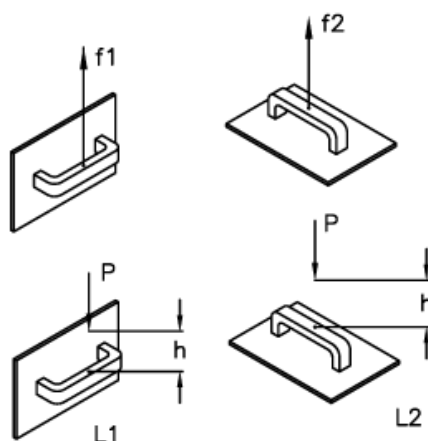

# Data Sheet

Article number: 2304138144  
Description: E+G Handle  
M.843/200 B-M8, Yellow

## Measures

$$L[J]=P[N] \cdot h[m]$$

B	= 20	L1 (J)	= 27
d 6H	= M8	L2 (J)	= 80
f	= 179 +/- 1	p	= 13
F1 (N)	= 2000		
F2 (N)	= 2400		
h	= 62		
l	= 30		
L	= 200		