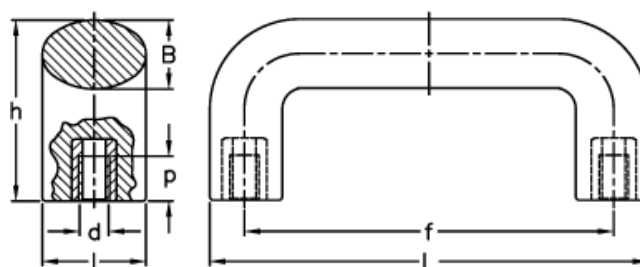

# Data Sheet

Article number: 2304138144  
Description: E+G Handle  
M.843/200 B-M8, Yellow

## Measures

$$L[J]=P[N] \cdot h[m]$$

B	= 20	L1 (J)	= 27
d 6H	= M8	L2 (J)	= 80
f	= 179 +/- 1	p	= 13
F1 (N)	= 2000		
F2 (N)	= 2400		
h	= 62		
l	= 30		
L	= 200		